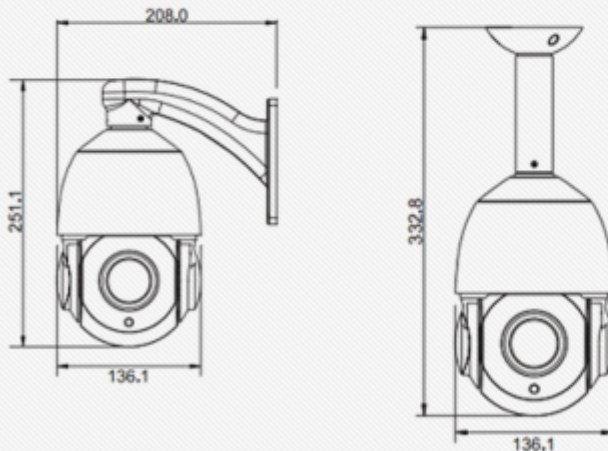

ROVER 1/2.8" IP PTZ DOME CAMERA,  
2MP, 18X

**RNZ5I9GJN**

## FEATURES

- Up to 2Megapixel (1920 x 1080) resolution;
- 18X Optical zoom;
- Uses 8pcs infrared light, Up to 120m IR distance;
- Supports H.265, H.264, MJPEG;
- ONVIF conformance;
- Supports back-light compensation;
- Ingress Protection: IP66
- Supports auto-flip;

## DIMENSIONS

## SPECIFICATIONS

MODEL	RNZ5I9GJN
<b>CAMERA</b>	
Image Sensor	1/2.8" 2MP Progressive Scan CMOS
Min. illumination	Color:0.01Lux, black-white:0.005Lux,
White Balance	Automatic/ Manual/ Indoor/ Outdoor
Gain Control	Auto/Manual
S/N	> 50dB
DWDR	Support
Electronic Shutter	1/2 ~1/20,000s, support slow shutter
Day-Night Mode	IR cut filter with auto switch
Iris	F1.6~F2.8
Focus Mode	Auto/Manual
Focus Lens	4.7~84.6mm,18x optical zoom
Mini Focus Distance	100mm~1000mm(Wide-Tele)
Pan Angle	68.5°~4.2 °(Wide-Tele)
Close Range	10~1000mm(Wide-Tele)
IR Distance	120M
IR Angle	Three angle adjustable with zoom in / out
Pan Speed	0.6°~220°/S
Tilt Speed	auto flip, 0.8°~75°/S
Tilt Range	0°~90°, auto flip 180°
Proportional Zoom	Support
Preset	254
Patrol	4, each patrol can add 32 preset
A.B preset Scan	Support
Park Function	Support (Preset, Pattern, AB scan, Pan-auto running)
Frame Rate	50Hz: 25 frame (1920×1080,1280×720) 60Hz: 30 frame (1920×1080,1280×720)
Video Compression	H.265/ H.264/ MJPEG
Network Protocol	IPv4/IPv6,HTTP,HTTPS,802.1x,Qos,FTP,SMTP,UPnP, SNMP, DNS, DDNS, NTP, RTSP, RTP, TCP/IP, DHCP, PPPoE
Network Interface	1 RJ45 10M/100M IP DATA
Browser	Support IE7, IE8, IE9, Chrome8+, Firefox3.5+, Safari5+
Power Consumption	DC 12V4A, 10W (Max) at day time, 30W(Max) at night time
Working Temperature & Humidity	-20℃~+60℃, ≤90%RH(no-frostless)
Protection Grade	Lightning, Surge and Voltage transient protection: IP66
Package Size(mm)	290mm × 290mm × 460mm