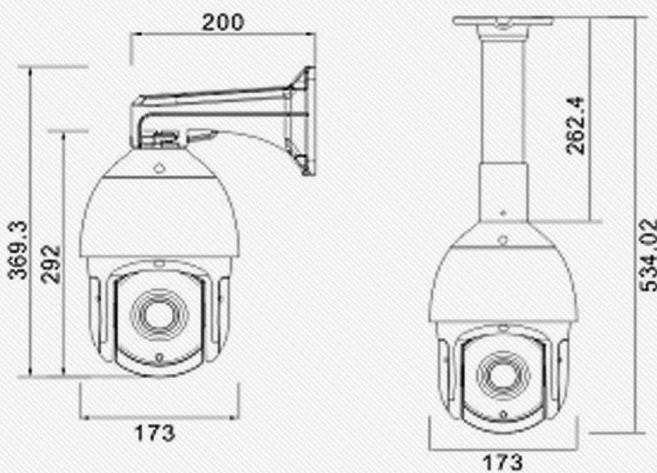

ROVER 1/2.8" IP STARLIGHT PTZ DOME
CAMERA, 2MP, 33X

RNZ6F9GJWT

FEATURES

- Up to 2Megapixel (1920 x 1080) resolution;
- 33X Optical zoom;
- Uses 8pcs infrared light, Up to 120m IR distance;
- Supports H.265, H.264, MJPEG;
- ONVIF Conformance;
- Supports Backlight Compensation;
- Ingress Protection Level: IP66;
- Supports auto-flip;

DIMENSIONS

SPECIFICATIONS

MODEL	RNZ6F9GJWT
CAMERA	
Image Sensor	1/2.8" 2MP Progressive Scan CMOS
Frame Rate	60Hz: 30 frame (1920x1080,1280x720)
Video Compression	H.265/ H.264/ MJPEG
Min. illumination	Color:0.05Lux, black-white:0.005Lux,
White Balance	Automatic/ Manual/ Indoor/ Outdoor
Gain Control	Auto/Manual
S/N	> 50dB
DWDR	Support
Electronic Shutter	1/2 ~1/20,000s, support slow shutter
Day-Night Mode	IR cut filter with auto switch
Iris	F1.6~F2.8
Focus Mode	Auto/Manual
Focus Lens	4.6~166mm, 33x Optical zoom
Mini Focus Distance	100mm~1000mm(Wide-Tele)
Pan Angle	68.5°~4.2 °(Wide-Tele)
Close Range	10~1000mm(Wide-Tele)
IR Distance	120M
IR Angle	Three angle adjustable with zoom in / out
Pan Speed	0.6°~220°/S
Tilt Speed	auto flip, 0.8°~75°/S
Tilt Range	0°~90°, auto flip 180°
Proportional Zoom	Support
Preset	254
Patrol	4, each patrol can add 32 preset
A.B preset Scan	Support
Park Function	Support (Preset, Pattern, AB scan, Pan-auto running)
Network Protocol	IPv4/IPv6,HTTP,HTTPS,802.1x,Qos,FTP,SMTP,UPnP,SNMP, DNS, DDNS, NTP, RTSP, RTP, TCP/IP, DHCP, PPPoE
Network Interface	1 RJ45 10M/100M IP DATA
Browser	Support IE7, IE8, IE9, Chrome8+, Firefox3.5+, Safari5+
PTZ Control Protocol	Pelco D, Pelco P, HIKVISION, Dahua
Power Consumption	DC 12V4A, 10W (Max) at day time, 30W(Max) at night time
Working Temperature & Humidity	-20°C~+60°C, ≤90%RH(no-frostless)
Protection Grade	Lightning, Surge and Voltage transient protection; IP66
Package Size(mm)	290mm × 290mm × 460mm