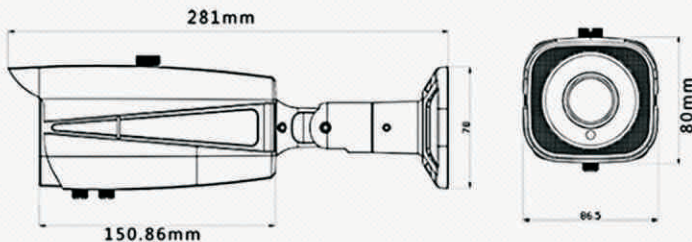

ROVER 1/2.7" COLOR IR BULLET XVI  
CAMERA 2.0MP(1080P), 6MM, 42IR  
LED (40 METERS IR RANGE, WHITE,  
12VDC, NTSC)

## FEATURES

- 2.0MP 1/2.7" low illumination CMOS sensor;
- HD 1080P Resolution, Clear Image;
- 6mm HD Lens;
- Day/Night(Auto ICR);
- Auto electronic shutter time;
- IR range: 42 led lamps 30m-40m;
- Ingress Protection IP66;
- 500 m transmission without delay;
- Support AHD, TVI, CVI;
- Standard coaxial control;
- Support coaxial upgrade;
- Support XVI;

## DIMENSION

## SPECIFICATIONS

MODEL	RXB-914GLT
<b>CAMERA</b>	
Sensor	2.0MP 1/2.7" low illumination CMOS sensor
Signal	AHD/TVI/CVI@1080P
Min. illumination	Color : 0.1Lux @(F1.2,AGC ON); 0 Lux with IR B/W: 0.01 Lux @ (F1.2,AGC ON),0 Lux with IR
Shutter Time	1/60s to 1/10,000 s
Lens	HD Lens: 6mm
Lens Mount	M14
Day & Night	IR cut filter with auto switch
Max. Image Resolution	1920*1080
<b>INTERFACE</b>	
Video output	1Vp-p Composite Output(75Ω/BNC)
<b>GENERAL</b>	
Temperature	-10°C - + 60°C
Humidity	10%-90% RH
Power Supply	DC12V±10%
IR Range	42 led lamps "IR3":30-40 meters
Power Consumption	MAX 5W
Ingress Protection	IP66
Weight	Around 650g
Dimension	281mm*87mm*80mm