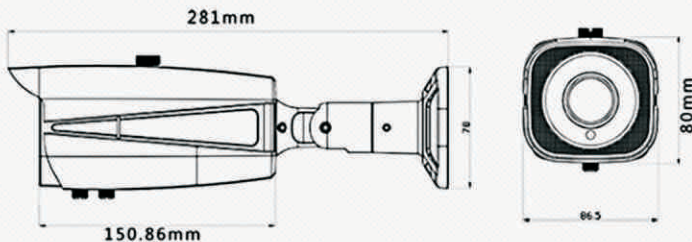

ROVER 1/2.7" COLOR IR VARIFOCAL  
BULLET XVI CAMERA 2.0MP(1080P),  
2.8-12MM, 42IR LED (40 METERS IR  
RANGE, WHITE, 12VDC , NTSC)

**RXB-944GLT**

## FEATURES

- 2.0MP 1/2.7" low illumination CMOS sensor;
- HD 1080P Resolution, Clear Image;
- 2.8-12mm HD lens;
- Day/Night(Auto ICR);
- Auto electronic shutter time;
- IR range: 42 led lamps 30m-40m;
- Ingress Protection IP66;
- 500 m transmission without delay;
- Support AHD, TVI, CVI;
- Standard coaxial control;
- Support coaxial upgrade;
- Support XVI;

## DIMENSION

## SPECIFICATIONS

MODEL	RXB-944GLT
<b>CAMERA</b>	
Sensor	2.0MP 1/2.7" low illumination CMOS sensor
Signal	AHD/TVI/CVI@1080P
Min. illumination	Color : 0.1Lux @(F1.2,AGC ON); 0 Lux with IR B/W: 0.01 Lux @ (F1.2,AGC ON),0 Lux with IR
Shutter Time	1/60s to 1/10,000 s
Lens	Manual Zoom Lens 2.8-12mm
Lens Mount	M14
Day & Night	IR cut filter with auto switch
Max. Image Resolution	1920*1080
<b>INTERFACE</b>	
Video output	1Vp-p Composite Output(75Ω/BNC)
<b>GENERAL</b>	
Temperature	-10°C - + 60°C
Humidity	10%-90% RH
Power Supply	DC12V±10%
IR Range	42 led lamps "IR3":30-40 meters
Power Consumption	MAX 5W
Ingress Protection	IP66
Weight	Around 650g
Dimension	281mm*87mm*80mm