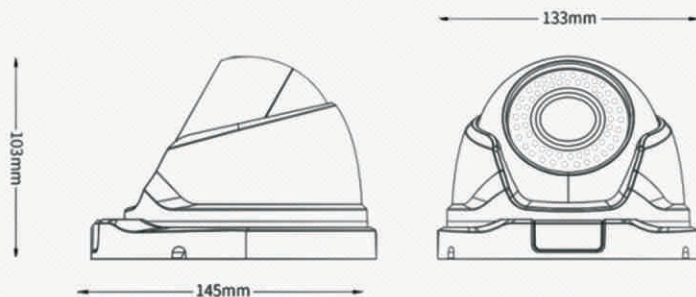

ROVER 1/2.8" COLOR IR VARIFOCAL
DOME XVI LOW LIGHT CAMERA 2.0MP
(1080P), 2.8-12MM, 42IR LED (40 METERS
IR RANGE, WHITE, 12VDC 1A, NTSC)
RXD944GIXS

FEATURES

- 2.0MP 1/2.8" low illumination CMOS sensor;
- 1080P HD Resolution, Clear Image;
- Manual zoom lens 2.8~12mm;
- Day/Night(Auto ICR);
- Auto electronic shutter time;
- IR range: 42 LED lamps 30m-40m;
- Ingress Protection: IP66;
- 500 m transmission without delay;
- Support AHD, TVI, CVI;
- Standard coaxial control;
- Support coaxial upgrade;
- Support XVI;

DIMENSION

SPECIFICATIONS

MODEL	RXD944GIXS
CAMERA	
Sensor	2.0MP 1/2.8" low illumination CMOS sensor
Signal	AHD/TVI/CVI@1080P
Min. Illumination	Color:0.001Lux @(F1.2,AGC ON); 0 Lux with IR B/W: 0.0001 Lux @ (F1.2,AGC ON),0 Lux with IR
Shutter Time	1/60s to 1/10,000 s
Lens	Manual zoom lens 2.8~12mm
Lens Mount	M14
Day&Night	IR cut filter with auto switch
Max. Image Resolution	1920*1080
INTERFACE	
Video output	1Vp-p Composite Output(75Ω/BNC)
GENERAL	
Temperature	-10°C- +60°C
Humidity	10%-90% RH
Power Supply	DC12V±10%
IR Range	42 LED lamps ; 30-40 meters
Consumption	MAX 5W
Material	metal
Ingress Protection	IP66
Weight	Around 630g
Dimension	133mm*103mm