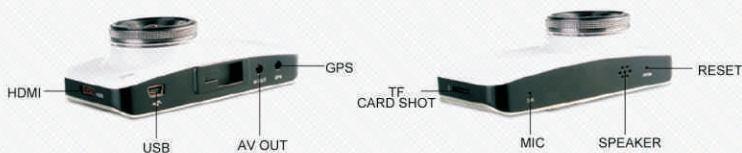

ROVER MOBILE VIDEO RECORDER,
1080FHD VIDEO RESOLUTION, 12MP IMAGE
RESOLUTION (2.7" TFT LCD, HDMI,AV,USB
INTERFACE, WHITE OR BLACK)

RMA-AT602W
RMA-AT602B

FEATURES

- High Resolution 12 Megapixels;
- 2.7" TFT (960*240 16:9);
- 1080P @ 30fps, 720 @ 30fps;
- TF Card, Max. 32GB;
- WDR Function, Nightvision Function;
- HDMI,AV,USB Interface;
- Li-ion Battery, 5V,400mAh;
- Language: English;

DIAGRAM

SPECIFICATIONS

MODEL	RMA-AT602W/RMA-AT602B
SPECIFICATIONS	
LCD	2.7" TFT
Maximum Resolution	2.0 MP
Lens Angle	170 Degree
Video Resolution	1080FHD(1920X1080),720P(1280X720) WVGA(848X480),VGA(640X480)
Video Compression Format	H.264
Image Resolution	12M/10M/8M/5M/3M/2MHD/VGA/1.3M
Image Format	JPG
Loop Time	OFF/2min/3min/5min
Card	TF, Max. 32GB
USB	USB 1.1/2.0
Frequency	60HZ
Battery	400mAH
Power Consumption	280mA
Mic/Horn	Support
Auto Record	Support
Language	English
Body Weight	0.1 Kg
Dimension	110*47.8*33.6 mm
ACCESSORIES	
Suction Cup	1 Set
USB Cable	1 Set
Cigar Jack	1 Set
User Manual	1 Set