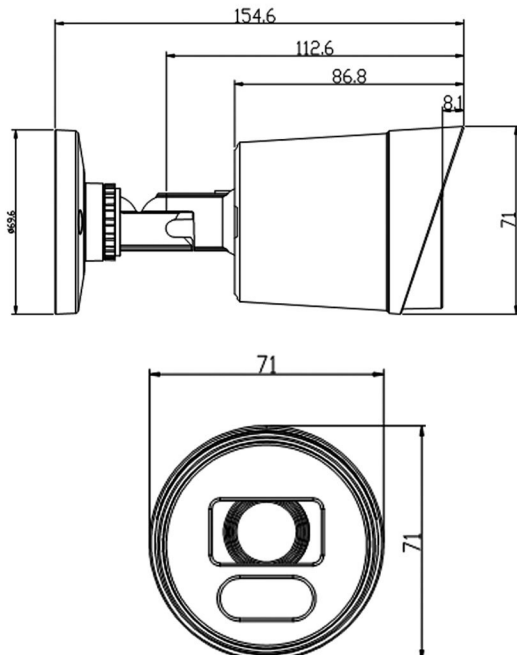

ROVER 1/2.9" 4IN1 FULL COLOR
DAY & NIGHT BULLET CAMERA,
2.0MP(1080P), 3.6MM, 2 LED ARRAY
(15 METERS WARM LIGHT DISTANCE,
WHITE, 12VDC, NTSC)

R4B912GLOWS

FEATURES

- 2.0MP 1/2.9" low illumination CMOS Image Sensor;
- 2 pcs Warm LED Lights: Up to 15 meters;
- HD lens: 3.6mm;
- Support DNR;
- Support DWDR;
- Ingress Protection: IP66;
- High Speed long distance real-time transmission 400m;
- Support AHD, TVI, CVI, CVBS Video output;
- Standard Coaxial Control;

DIMENSION

SPECIFICATIONS

MODEL		R4B912GLOWS
CAMERA		
Video Output Mode	AHD/TVI/CVI/CVBS	
Image Sensor	1/2.9" 2.0MP CMOS Sensor	
Image Resolution	1080P	
Effective Pixels	1920 x 1080P	
Signal System	NTSC	
Video Frame Rate	1080P@30fps	
Shutter time	1/30s~1/50000s	
SN Ratio	More than 52dB(AGC off)	
Lens	3.6mm	
MENU		
D&N	Color/ BW	
Smart LED	Auto/Manual	
White Balance	ATW / MWB	
Exposure Mode	BLC / Globe	
Image Enhance	Contrast, Sharpness, 3DNR, DWDR	
Language	English	
GENERAL		
Temperature	-20°C to 50°C	
Humidity	10% - 90% RH	
Power Supply	12VDC ± 10 %;	
Ingress Protection	IP66	
Power Consumption	Max. 3W	
Dimensions	154mm*71mm*71mm	