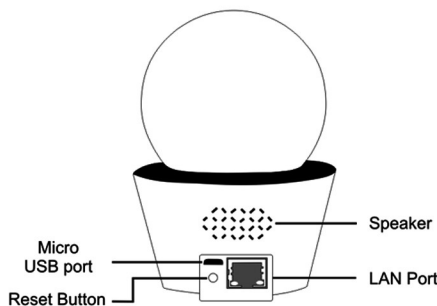

ROVER SMART IP PAN/TILT
CAMERA H.265+, 2MP

RHOc2D2XB2

FEATURES

- 2MP HD Resolution (1920 x 1080);
- H.265+ Video Compression;
- Supports Cloud Storage w/ Free 30 Days trial;
- Supports Human Detection;
- Supports Auto Tracking;
- Supports Day/Night Auto ICR;
- Supports Micro SD Card up to 128GB;
- Two-way Audio;
- Supports Offline Recording(AP Mode);
- Can connect to the WiFi even the SSID Broadcast is disabled (Hidden);
- Mobile Phone Remote Monitoring (Android, iOS);

INTERFACE

SPECIFICATIONS

MODEL	RHOc2D2XB2
CAMERA	
Image Sensor	1/2.7" CMOS Sensor
Min. Illumination	Color: 0.1Lux @(F1.2,AGC ON); 0 Lux with IR B/W: 0.01 Lux @(F1.2,AGC ON),0 Lux with IR
Shutter Speed	(1/60)s to 1/10,000 s
Lens	3.6mm@F2.0
Pan / Tilt	Horizontal 355 °, vertical 90, down 10 °
Day / Night	IR cut filter with auto switch
IR Distance	10 meters
Frame Rate	1080P@12fps
ENCODING FORMAT	
Video Compression	H.265+ High Profile
Bit Rate	0.1Mbps~8Mbps
Audio Compression	G.711a
NETWORK	
Connection Mode	LAN / WiFi / AP Mode
OTHER	
Power supply	5V micro USB 5W MAX
Temperature/Humidity	-10°C~50°C, Humidity less than 90% (non-condensing)
Dimension	About 114mm x 83mm
Weight	About 260g