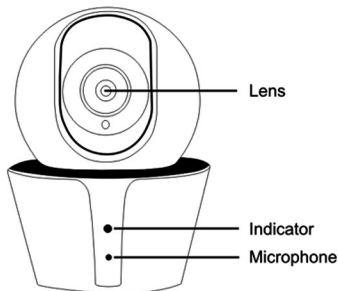

ROVER SMART IP PAN/TILT
CAMERA H.265+, 2MP

RHOc2D2XB2

FEATURES

- 2MP HD Resolution (1920 x 1080);
- H.265+ Video Compression;
- Supports Cloud Storage w/ Free 30 Days trial;
- Supports Human Detection;
- Supports Auto Tracking;
- Supports Day/Night Auto ICR;
- Supports Micro SD Card up to 128GB;
- Two-way Audio;
- Supports Offline Recording(AP Mode);
- Can connect to the WiFi even the SSID Broadcast is disabled (Hidden);
- Mobile Phone Remote Monitoring (Android, iOS);

INTERFACE

SPECIFICATIONS

MODEL	RHOc2D2XB2
CAMERA	
Image Sensor	1/2.7" CMOS Sensor
Min. Illumination	Color: 0.1Lux @(F1.2,AGC ON); 0 Lux with IR B/W: 0.01 Lux @(F1.2,AGC ON),0 Lux with IR
Shutter Speed	(1/60)s to 1/10,000 s
Lens	3.6mm@F2.0
Pan / Tilt	Horizontal 355 °, vertical 90, down 10 °
Day / Night	IR cut filter with auto switch
IR Distance	10 meters
Frame Rate	1080P@12fps
ENCODING FORMAT	
Video Compression	H.265+ High Profile
Bit Rate	0.1Mbps~8Mbps
Audio Compression	G.711a
NETWORK	
Connection Mode	LAN / WiFi / AP Mode
OTHER	
Power supply	5V micro USB 5W MAX
Temperature/Humidity	-10°C~50°C, Humidity less than 90% (non-condensing)
Dimension	About 114mm x 83mm
Weight	About 260g