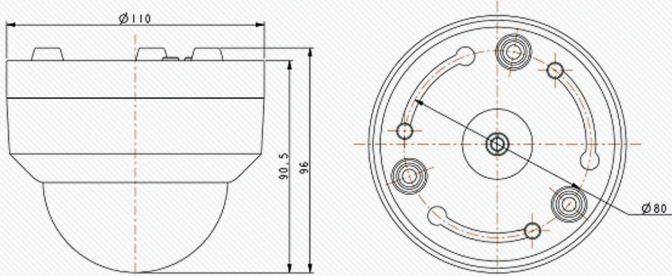

ROVER 1/2.9" MINI IP PTZ DOME
CAMERA, 2.0MP

RNP6J2GBP

FEATURES

- Up to 2 Megapixel (1920 x 1080) resolution;
- Day / Night functionality, Up to 15m IR distance;
- Supports H.265, H.264, MJPEG;
- ONVIF conformance;
- Supports PoE power supply;
- Supports lightning and surge protection;
- Ingress Protection Level: IP66;
- Supports auto-flip;

DIMENSION

SPECIFICATIONS

| MODEL | RNP6J2GBP |
|----------------------|---|
| CAMERA | |
| Image Sensor | 1/2.9", 2MP, Progressive Scan, CMOS |
| Minimum illumination | Color: 0.1 Lux@F1.2, 0 Lux with IR |
| Electronic Shutter | Auto/Manual (1/5 ~ 1/20000s) |
| Day-night Mode | IR-cut filter with auto switch (ICR) |
| Optical Zoom | 3.5mm ~ 10.5mm; 3x |
| Angle of View (H) | 106.6° ~ 51.8° |
| IR Distance | 15m |
| Pan Range | 0° ~ 355° |
| Pan Speed | 0° ~ 25°/s |
| Tilt Range | 0° ~ 90° |
| Tilt Speed | 0° ~ 20°/s |
| Proportional Zoom | Adjust rotation speed automatically according to zoom multiples |
| Preset | 16 |
| Park Function | Preset scan can invoke automatically after a defined time of inactivity |
| Max Image Size | 1920x1080 |
| Output Bit Rate | 32Kbps ~ 16Mbps |
| Video Compression | H.265/ H.264/ MJPEG |
| Network Protocol | TCP/IP, HTTP, DHCP, DNS, DDNS, RTP, RTSP, PPPoE, SMTP, NTP, UPnP |
| Network Interface | 1RJ45 10M/100M Base - TX Ethernet |
| Browser | Support IE7, IE8, IE9, Chrome 8+, Firefox 3.5+, Safari 5+ |
| Power Consumption | DC 12V2A, 10W(max) PoE (IEEE802.3af) |
| Working Temperature | -20°C ~ +60°C |
| Working Humidity | ≤90%RH (non-condensing) |
| Protection Grade | TVS3000V lightning protection, surge protection and voltage transient protection, weather proof (for outdoor): IP66 |