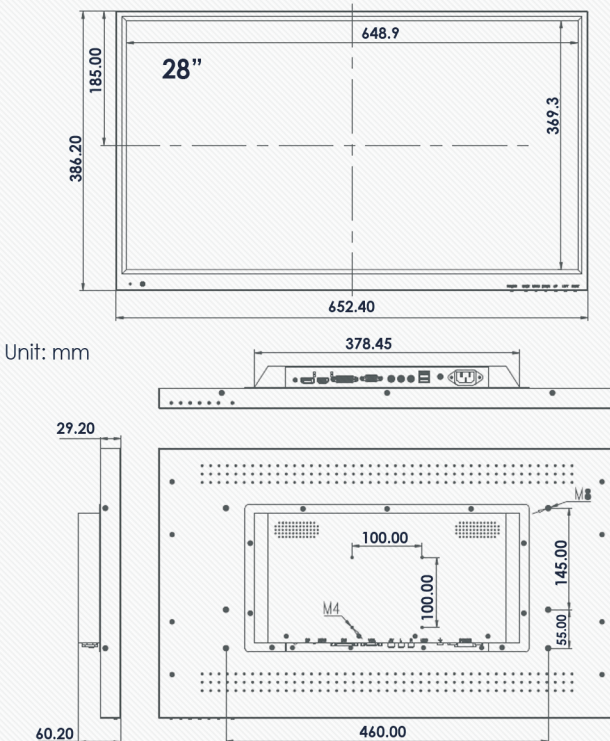

ROVER 28" PROFESSIONAL 4K LED CCTV  
MONITOR, 350CD/M<sup>2</sup>, METAL/STEEL  
PLATE CASE

# ROD28C43

## DIMENSION

## SPECIFICATIONS

MODEL	ROD28C43
<b>MONITOR</b>	
Screen Size	28"
Active Display Area (mm)	648.9mm(W) × 369.3mm(H)
Display Mode	16:9
LED Type	TFT-LED
Resolution	3840 × 2160
Display Color	1.073G
Pixel Pitch (mm)	0.248(H) × 0.248(V)
Brightness (nits)	350cd/m <sup>2</sup>
Contrast Ratio	3000:1
Viewing Angle	178(H) / 178 (V)
Response Time	5ms
Backlight	LED
<b>INPUT</b>	
DVI	1
AV	1
VGA	1
DP	1
HDMI 2.0	1
USB	1
Speaker	2x3W(Stereo)
<b>VIDEO</b>	
Color System	NTSC, PAL
OSD Control	Auto adjust, Brightness, Contrast, Horizontal / Vertical Position, Clock, phase, Color, Language..
3D Comb Filter	Supported
Video Noise Reduction	Supported
<b>POWER AND MOUNTING</b>	
Power	AC100V~240V, 50/60Hz
Working Temperature	-30 to + 85 °C
Power Consumption	<80W
Menu	English
Mounting	Stand Mount, VESA Mount
MTBF	50000 Hours
<b>ACCESSORIES</b>	
Included Accessories	Remote Control, AC Power Cord, Screw, Cable holder, Quick start guide