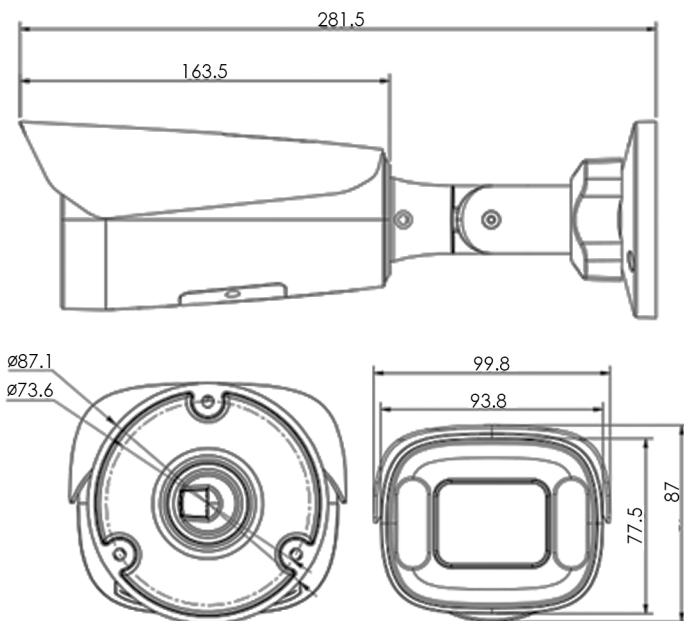

ROVER 2.0MP(1080P) 1/2.9" AHD 4IN1
FULL COLOR DAY & NIGHT BULLET
CAMERA, 2.8-12MM, 4 LED WARM LIGHT
(30M FULL COLOR DISTANCE, WHITE,
12VDC, NTSC)

R4B943GLVWS

FEATURES

- 2MP HD Analog Output(AHD/TVI/CVI);
- 1/2.9" High-Performance Progressive Scan CMOS;
- No Delay, No Loss, Long Distance transmission Up to 400 meters;
- Supports 2.8-12mm Lens;
- Supports DNR/DWDR;
- Supports low illumination, warm light day night full color;
- Supports OSD Menu;

DIMENSIONS

SPECIFICATIONS

MODEL	R4B943GLVWS
CAMERA	
Video Output Mode	TVI/AHD/CVI/CVBS
Image Sensor	1/2.9" 2MP Progressive Scan CMOS
Image Resolution	1920 x 1080P
Signal System	NTSC
Video Frame Rate	1080P@30fps
Shutter time	NTSC: 1/30 s to 1/50,000 s
SN Ratio	>52dB (AGC off)
Lens Size	2.8-12mm
Light ON	0.1 lux @ (F2.0, AGC ON)
LEDs	4 PCS 3500K soft warm light
Full Color Distance	30m
MENU	
D&N	Supports ICR EXT/Auto/Color/BW
DNR	Support 2D 3D NR
WDR	DWDR
Smart LED	Supports Auto/Manual Model
White Balance	ATW/MWB
BLC	Supported
Image Enhance	Contrast, Sharpness, Saturate, 3DNR, DWDR
GENERAL	
Temperature	-20° C to 60° C
Humidity	90% or less (non-condensing)
Power Supply	12VDC ± 10 %;
Ingress Protection	IP66
Power Consumption	Max. 3W(with IR cut filter on)
Dimensions	281mm*99.8mm