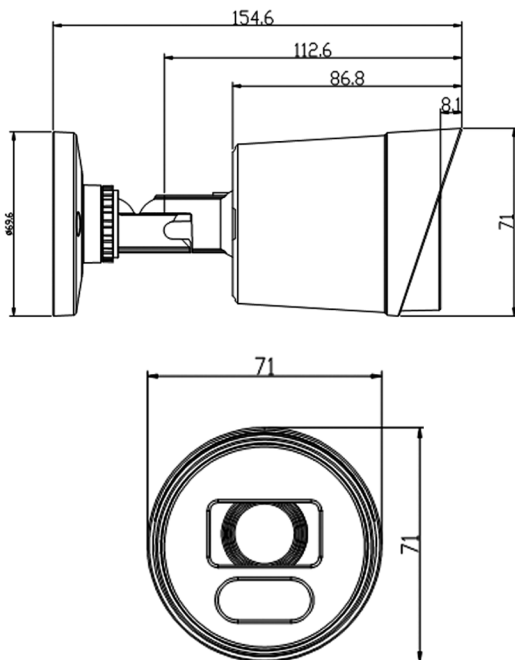

ROVER 5.0MP 1/2.7" 4IN1 FULL COLOR
DAY & NIGHT BULLET CAMERA,
3.6MM, 2 LED WARM LIGHT (15M
FULL COLOR DISTANCE, WHITE, 12VDC,
NTSC)

R4BC12GLOWS

FEATURES

- 5MP HD Analog Output(AHD/TVI/CVI);
- 1/2.7" High-Performance Progressive Scan CMOS;
- No Delay, No loss, Long Distance transmission Up to 400 meters;
- Supports 3.6mm Lens;
- Supports DNR/DWDR;
- Supports low illumination, warm light day night full color;
- Supports OSD Menu;

DIMENSIONS

SPECIFICATIONS

MODEL	R4BC12GLOWS
CAMERA	
Video Output Mode	TVI/AHD/CVI/CVBS
Image Sensor	1/2.7" 5MP Progressive Scan CMOS
Image Resolution	2560×1920
Signal System	NTSC
Video Frame Rate	5MP@20fps
Shutter Time	1/30s~1/50000s
SN Ratio	>52dB (AGC off)
Lens Size	3.6mm
Light ON	0.1 lux @ (F2.1, AGC ON)
LEDs	2 PCS 3500K soft warm light
Full Color Distance	15m
MENU	
D&N	Supports ICR EXT/Auto/Color/BW
DNR	Supports 2D 3D NR
WDR	DWDR
Smart LED	Supports Auto/Manual Model
White Balance	ATW/MWB
BLC	Supported
Image Enhance	Contrast, Sharpness, Saturate, 3DNR, 2DNR, DWDR
GENERAL	
Operating Temperature	-20°C to 60°C
Humidity	90% or less (non-condensing)
Power Supply	12VDC ± 10 %;
Ingress Protection	IP66
Power Consumption	Max. 3W (with LED ON)
Dimensions	154mm*71mm*71mm