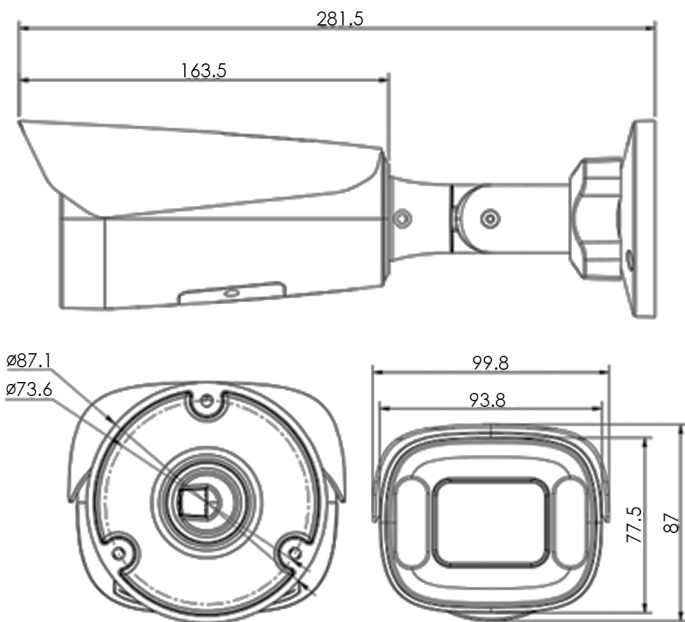

ROVER 5.0MP 1/2.7" AHD 4IN1
FULL COLOR DAY & NIGHT BULLET
CAMERA, 2.8-12MM, 4 LED WARM LIGHT
(30M FULL COLOR DISTANCE, WHITE,
12VDC, NTSC)

R4BC43GLVWS

FEATURES

- 5MP HD Analog Output(AHD/TVI/CVI);
- 1/2.7" High-Performance Progressive Scan CMOS;
- No Delay, No Loss, Long Distance transmission Up to 400 meters;
- Supports 2.8-12mm Lens;
- Supports DNR/DWDR;
- Supports low illumination, warm light day night full color;
- Supports OSD Menu;

DIMENSIONS

SPECIFICATIONS

MODEL	R4BC43GLVWS
CAMERA	
Video Output Mode	TVI/AHD/CVI/CVBS
Image Sensor	1/2.7" 5MP Progressive Scan CMOS
Image Resolution	2560×1920
Signal System	NTSC
Video Frame Rate	5MP@20fps
Shutter time	NTSC: 1/30 s to 1/50,000 s
SN Ratio	>52dB (AGC off)
Lens Size	2.8-12mm
Light ON	0.1 lux @ (F2.0, AGC ON)
LEDs	4 PCS 3500K soft warm light
Full Color Distance	30m
MENU	
D&N	Supports ICR EXT/Auto/Color/BW
DNR	Supports 2D 3D NR
WDR	DWDR
Smart LED	Supports Auto/Manual Model
White Balance	ATW/MWB
BLC	Supported
Image Enhance	Contrast, Sharpness, Saturate, 3DNR, DWDR
GENERAL	
Operating Temperature	-20° C to 60° C
Humidity	90% or less (non-condensing)
Power Supply	12VDC ± 10 %;
Ingress Protection	IP66
Power Consumption	Max. 3W(with IR cut filter on)
Dimensions	281mm*99.8mm