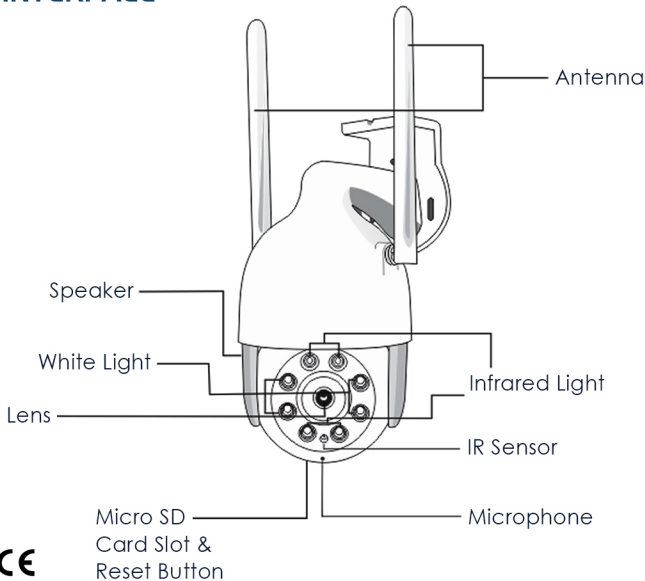

INTERFACE

SPECIFICATIONS

MODEL	RHOD2D3X1
CAMERA	
Sensor	1/2.8" Low illumination CMOS sensor
Minimum Illumination	Color: 0.01Lux @(F1.2,AGC ON); 0 Lux with IR B/W: 0.001 Lux @(F1.2,AGC ON),0 Lux with IR
Shutter Time	1/50(1/60)s to 1/10,000 s
Lens	HD lens 4.3mm@F1.6
Lens Mount	M12
Day & Night	IR cut filter with auto switch
ENCODING FORMAT	
Video	H.264+/H.265X High Profile, JPEG Capture
Coding Rate	0.1Mbps~8Mbps
Audio	G.711a
IMAGE	
Max Image Size	2048*1536
FPS	3MP@6fps
CONNECTION MODE	
Network	Supports three connection modes: Wired/Wireless/AP connection
OTHERS	
Temperature	-10°C~60°C
Humidity	less than 90% (non-condensing)
Power Supply	DC12V±10%
IR Range	10-30 meters
Power Consumption	MAX 6W
Ingress Protection	IP66
Weight	590g
Dimensions	140mm*152mm*304mm

Disclaimer: Design & specifications are subject to change without prior notice.