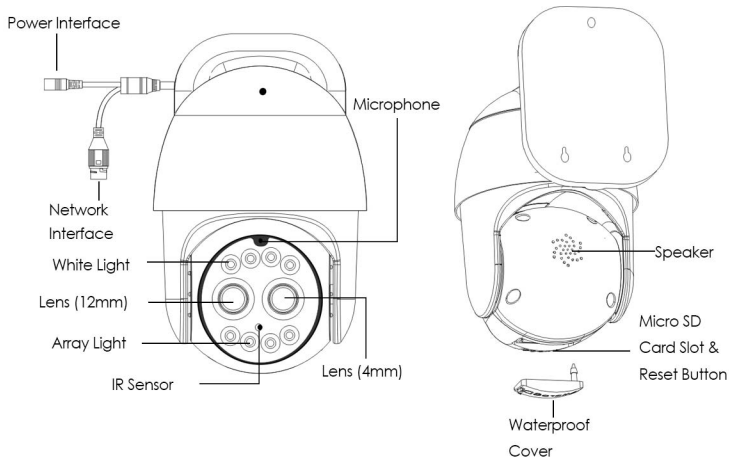

ROVER DUAL LENS PAN TILT SMART AI CAMERA 2*4.0MP, 4MM/12MM, H.265AI (40M IR DISTANCE, AI HUMAN DETECTION, WI-FI, DC 12V, IP66)

RHPG1D4X1

FEATURES

- 2*4MP 1/3" High Performance CMOS sensor
- HD resolution, clear image;
- Supports 8x hybrid zoom;
- Supports binocular picture in picture display;
- Supports human detection and human tracking;
- Automatic electronic shutter, adapt to different monitoring environment;
- Supports two-way talk;
- External storage SD card slot, which can support up to 128GB;
- Supports cloud storage;
- IP66 waterproof design;
- Supports mobile phone remote monitoring (IOS, Android);

INTERFACE

SPECIFICATIONS

MODEL	RHPG1D4X1
CAMERA	
Image Sensor	2*4MP 1/3" high performance CMOS sensor
Maximum Illumination	Color: 0.01Lux @(F1.2,AGC ON); 0 Lux with IR B/W: 0.001 Lux @(F1.2,AGC ON),0 Lux with IR
Shutter Speed	1/50(1/60)s to 1/10,000 s
Lens Size	HD professional lens 4mm@ F2.0+12mm@F1.8
Lens Mount	M12
Day & Night	Supports IR-Cut
ENCODING FORMAT	
Video Compression	H.265AI/H.265+ High Profile, JPEG Capture
Bit Rate	0.1Mbps~8Mbps
Audio Compression	G.711a
IMAGE	
Resolution	2560*1440
Frame Rate	2560*1440@12fps
NETWORK	
Connection Type	Supports wired or wireless network connection
OTHERS	
Temperature	-10°C~60°C
Humidity	less than 90% (non-condensing)
Power Supply	DC12V±10%
IR Range	30-40 meters
Power Consumption	5W MAX
Weight	About 700g
Dimensions	95.019mm*153.51mm*148.11mm

Disclaimer: Design & specifications are subject to change without prior notice.

PICTURE IN PICTURE DISPLAY

NVR /APP both can view in Picture-in-Picture.

HUMAN TRACKING

Electronic PTZ achieve Human Tracking It supports electronic PTZ and human detection to automatically capture human trace, realize tracking and capturing, and clearly control every detail.

DUAL LENS

Dual Lens design with wide angle lens and telephoto lens, display both wide and close-up views

TWO WAY TALK

Built-in Mic and Speaker can talk with the phone whenever and wherever possible.