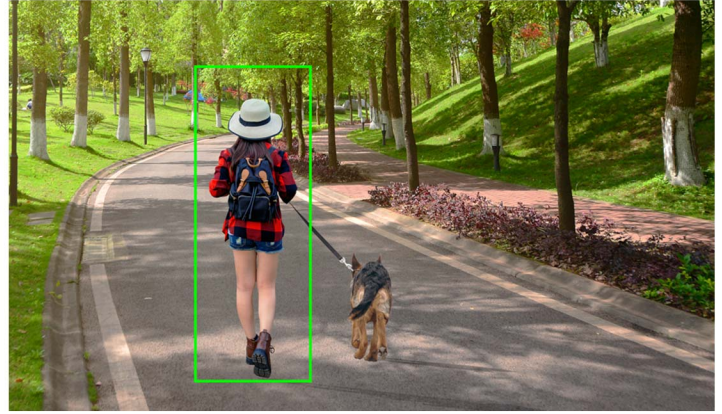

ROVER DUAL LENS PAN TILT SMART AI CAMERA 2*4.0MP, 4MM/12MM, H.265AI (40M IR DISTANCE, AI HUMAN DETECTION, WI-FI, DC 12V, IP66)

RHPG1D4X1

FEATURES

- 2*4MP 1/3" High Performance CMOS sensor
- HD resolution, clear image;
- Supports 8x hybrid zoom;
- Supports binocular picture in picture display;
- Supports human detection and human tracking;
- Automatic electronic shutter, adapt to different monitoring environment;
- Supports two-way talk;
- External storage SD card slot, which can support up to 128GB;
- Supports cloud storage;
- IP66 waterproof design;
- Supports mobile phone remote monitoring (IOS, Android);

Disclaimer: Design & specifications are subject to change without prior notice.

PICTURE IN PICTURE DISPLAY

NVR /APP both can view in Picture-in-Picture.

HUMAN TRACKING

Electronic PTZ achieve Human Tracking It supports electronic PTZ and human detection to automatically capture human trace, realize tracking and capturing, and clearly control every detail.