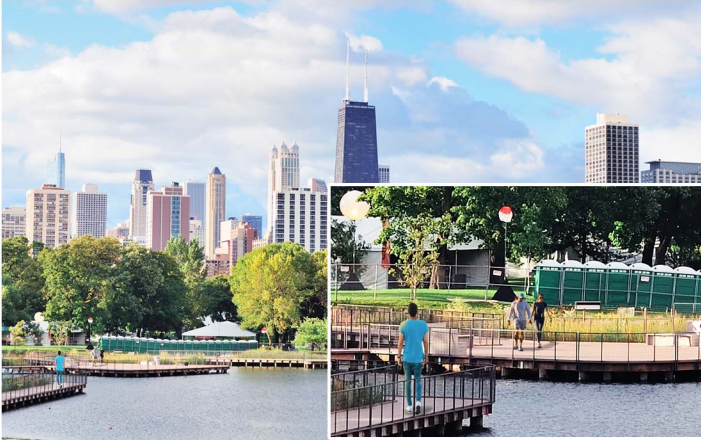

ROVER DUAL LENS PAN TILT SMART AI CAMERA 2*4.0MP, 4MM/12MM, H.265AI (40M IR DISTANCE, AI HUMAN DETECTION, WI-FI, DC 12V, IP66)

RHPG1D4X1

FEATURES

- 2*4MP 1/3" High Performance CMOS sensor
- HD resolution, clear image;
- Supports 8x hybrid zoom;
- Supports binocular picture in picture display;
- Supports human detection and human tracking;
- Automatic electronic shutter, adapt to different monitoring environment;
- Supports two-way talk;
- External storage SD card slot, which can support up to 128GB;
- Supports cloud storage;
- IP66 waterproof design;
- Supports mobile phone remote monitoring (IOS, Android);

Disclaimer: Design & specifications are subject to change without prior notice.

PICTURE IN PICTURE DISPLAY

NVR /APP both can view in Picture-in-Picture.

HUMAN TRACKING

Electronic PTZ achieve Human Tracking It supports electronic PTZ and human detection to automatically capture human trace, realize tracking and capturing, and clearly control every detail.