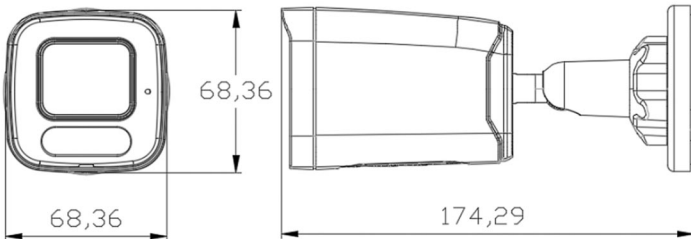

1/2.8" DUAL LIGHT BULLET DARK LIGHT IP CAMERA, 4MM, 4 SPOTLIGHT (30 METERS IR RANGE, BUILT-IN MIC AND SPEAKER, WHITE, POE/12VDC, NTSC)

RNB813GLMD
RNBB13GLMD

RNB813GLMD and RNBB13GLMD are AI Dark Light PoE waterproof bullet network cameras, suitable for places with low or no light conditions which requires high definition image quality, such as roads, warehouses, underground parking lots, bars, pipelines, parks, etc.

DIMENSIONS

SPECIFICATIONS

MODEL	RNB813GLMD	RNBB13GLMD
CAMERA		
Image Sensor	1/2.8" Dark light CMOS sensor	1/1.8" Dark light CMOS sensor
Minimum Illumination	Color: 0.0001Lux @(F1.2, AGC ON); 0 Lux with IR B/W: 0.0001 Lux @ (F1.2, AGC ON); 0 Lux with IR	
Shutter Time	1/50(1/60)s to 1/10,000s	
Lens	HD Lens: 4mm	
Lens Mount	M16	
Day & Night Mode	IR Cut Filter with Auto Switch	
IMAGE		
Resolution	2560*1440 (4.0MP)	3840*2160 (8.0MP)
Frame Rate	4MP 2560*1440@25fps, 3MP 2304*1296@25fps, 2MP 1920*1080@25fps	8MP 3840*2160@20fps; 5MP 2880*1616@25fps; 4MP 2560*1440@25fps; 2MP 1920*1080@25fps;
Image Settings	Saturation, Brightness and Contrast (adjustable through IE browser or client software)	
COMPRESSION		
Video Compression	H.265AI (compatible H.265/H.264) High Profile, JPEG Snapshot	
Bit Rate	0.1Mbps~8Mbps	
NETWORK		
Storage	Network Storage	
Alarm	Face Detection, Human Detection, Vehicle Shape Detection, Motion Detection, Video Loss, Video Block, etc	
Protocols	TCP/IP, HTTP, DHCP, DNS, DDNS, PPPoE, SMTP, NTP, (HTTPS, SIP, 802.1x, IPv6 option)	
Features	Anti-Flicker, Dual-Stream, Heartbeat, Password Protection	
INTERFACE		
Ethernet	1*10/100Mbps Ethernet port, RJ45 port	
Audio I/O	1/1 (Built-in Mic/Speaker)	
GENERAL		
Temperature	-10°C~+60°C	
Humidity	10%~90% RH	
Power Supply	DC12V±10%/PoE	
IR Range	4* White Light, "IR2":20-30 meters	
Power Consumption	MAX 4W	
Material	Metal	
Ingress Protection	IP67	
Weight	Around 360g	
Dimensions	68.36mm*68.36mm *174.29mm	