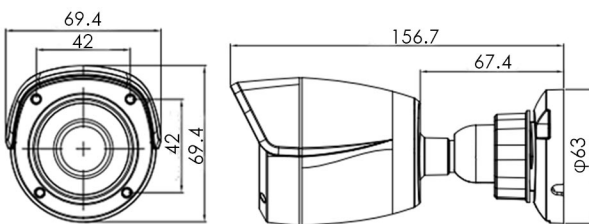

FULL COLOR DUAL LIGHT XVI BULLET
CAMERA, 2.8MM, 2 LED ARRAY, 2 SPOTLIGHT
(30M IR RANGE, WHITE, 12VDC, NTSC)

RXB913GHCFD
RXBC13GHCFD

RXB913GHCFD and RXBC13GHCFD are outdoor waterproof bullet coaxial cameras with high definition image quality, suitable for places with low or no light conditions, such as roads, warehouses, underground parking lots, bars, pipelines, parks, etc.

FEATURES

- Intelligent Switching, supports white light and infrared for the dual light feature;
- HD lens 2.8mm;
- Day/Night(Auto ICR);
- Auto electronic shutter;
- IR range: 2 array lamps, 2 white light, 20m-30m;
- Ingress Protection: IP67;
- Supports XVI, AHD, TVI, CVI, CVBS;
- Standard coaxial control;
- Supports coaxial upgrade;
- Alarm switch to color screen;
- Can be used with XVI DVRs that support AI functions (i.e. Human Detection, Face Detection, Face Search, and Vehicle Detection);

DIMENSIONS

SPECIFICATIONS

MODEL	RXB913GHCFD	RXBC13GHCFD
CAMERA		
Sensor	2.0MP 1/3" low illumination CMOS sensor	5.0MP 1/2.7" low illumination CMOS sensor
Signal	XVI/AHD/TVI/CVI/CVBS @1080P	XVI/AHD/TVI/CVI: 5MP@20fps 5MP@12.5fps; CVBS: 960H P/N
Minimum Illumination	Color: 0.01 Lux @ (F1.2, AGC ON); 0 Lux with IR B/W: 0.001 Lux @ (F1.2, AGC ON), 0 Lux with IR	
Shutter time	1/50(1/60)s to 1/10,000 s	
Lens Size	HD lens 2.8mm	
Lens Mount	M12	
Day & Night	IR cut filter with auto switch	
IR Range	2 array lamps, 2 white light "IR2": 20-30 meters	
Maximum Image Resolution	1920*1080	2560*1920
INTERFACE		
Video Output	1Vp-p Composite Output (75Ω/BNC)	
GENERAL		
Operating Temperature	-10°C~+60°C	
Humidity	10%-90% RH	
Power Supply	DC12V±10%	
Power Consumption	MAX 3W	
Material	ABS plastic	
Ingress Protection	IP67	
Weight	Around 170g	
Dimension	φ69mm*156mm	