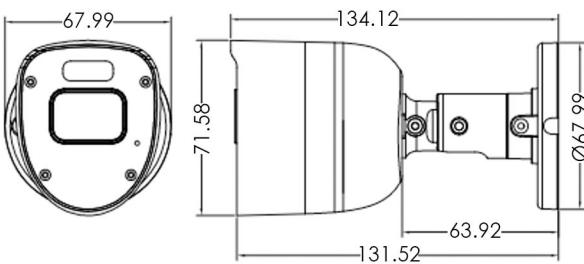

FULL COLOR BULLET CAMERA, 2.8MM,
2 WHITE LIGHT (30 METERS IR RANGE, WHITE,
12VDC, NTSC, TWO-WAY COAXIAL AUDIO

RXB913GHDCF RXBC13GHDCF

SPECIFICATIONS

MODEL	RXB913GHDCF	RXBC13GHDCF
CAMERA		
Image Sensor	2.0MP 1/3" low illumination CMOS sensor	5.0MP 1/2.7" low illumination CMOS sensor
Signal	XVI/AHD/TVI/CVI: 1080P@25fps	XVI/AHD/TVI/CVI: 5MP@20fps 5MP@12.5fps; CVBS:960H P/N
Minimum Illumination	Color: 0.01Lux @(F1.2,AGC ON); 0 Lux with IR	
Shutter Time	1/50(1/60)s to 1/10,000 s	
Lens Size	HD lens 2.8mm	
Lens Mount	M12	
Day & Night	IR cut filter with auto switch	
Maximum Image Resolution	1920*1080	2592*1944
IR Range	2*white light "D2":20-30 meters	
INTERFACE		
Video Output	1Vp-p Composite Output(75Ω/BNC)	
Audio I/O	1/1, Support Two-way coaxial audio	
GENERAL		
Operating Temperature	-10°C+60°C	
Humidity	10%-90% RH	
Power Supply	DC12V±10%	
Power Consumption	MAX 3W	
Material	ABS+PC	
Ingress Protection	IP66	
Weight	Around 170g	
Dimensions	68mm*72mm*134mm	

Disclaimer: Design & specifications are subject to change without prior notice.

FEATURES

- HD lens 2.8mm;
- Day/Night (Auto ICR);
- Auto Electronic Shutter;
- 2*white light "D2": 20-30 meters;
- Ingress Protection: IP66;
- Supports XVI, AHD, TVI, CVI, CVBS;
- Night Vision Full Color;
- Standard Coaxial Control;
- Supports Coaxial Upgrade;
- Supports Two-way Coaxial Audio;
- Can be used with XVI DVRs that support AI functions (i.e. Human Detection, Face Detection, Face Search, and Vehicle Detection);

DIMENSIONS

WHITE LIGHT

White Light turns on when Human Body is detected on the DVR.

FULL COLOR

Record a scene in Full Color even in a dark environment.