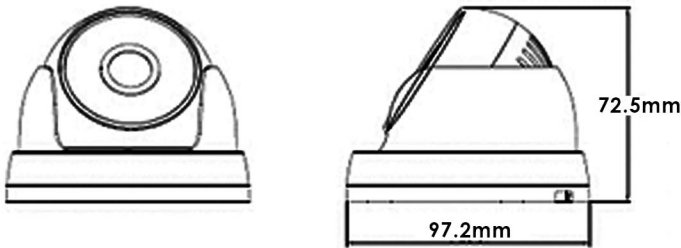

2MP (1080P) 1/3" FULL COLOR DUAL LIGHT DOME XVI CAMERA, 2.8MM, 2 LED ARRAY, 2 SPOTLIGHT (30M IR RANGE, WHITE, 12VDC, NTSC)

RXD913GNAFD

RXD913GNAFD is a Dual-light dome coaxial camera with high definition image quality, suitable for places with low or no light conditions, such as roads, warehouses, underground parking lots, bars, pipelines, parks, etc.

FEATURES

- Intelligent Switching, supports white light and infrared for the dual light feature;
- 2.0MP 1/3" low illumination CMOS sensor;
- HD lens 2.8mm;
- Day/Night (Auto ICR);
- Auto electronic shutter;
- IR range: 2 array lamps, 2 white light 20m-30m;
- Supports XVI, AHD, TVI, CVI, CVBS;
- Standard coaxial control;
- Supports coaxial upgrade;
- Alarm switch to color screen;
- Can be used with XVI DVRs that support AI functions (i.e. Human Detection, Face Detection, Face Search, and Vehicle Detection);

DIMENSIONS

WHITE LIGHT

White Light turns on when Human Body is detected on the DVR.

SPECIFICATIONS

MODEL	RXD913GNAFD
CAMERA	
Image Sensor	2.0MP 1/3" low illumination CMOS sensor
Signal	XVI/AHD/TVI/CVI/CVBS @1080P
Minimum Illumination	Color: 0.01Lux @ (F1.2, AGC ON); 0 Lux with IR B/W: 0.001 Lux @ (F1.2, AGC ON), 0 Lux with IR
Shutter Time	1/50(1/60)s to 1/10,000 s
Lens Size	HD lens 2.8mm
Lens Mount	M12
Day & Night	IR cut filter with auto switch
IR Range	2 array lamps, 2 white light "IR2": 20-30 meters
Maximum Image Resolution	1920*1080
INTERFACE	
Video Output	1Vp-p Composite Output (75Ω/BNC)
GENERAL	
Operating Temperature	-10°C-+60°C
Humidity	10%-90% RH
Power Supply	DC12V±10%
Power Consumption	MAX 3W
Material	ABS plastic
Weight	Around 300g
Dimensions	Φ97.2mm*72.5mm