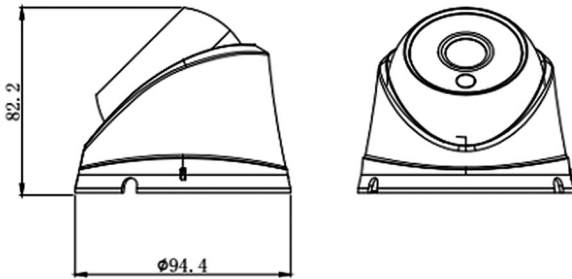

ROVER 1/3" DUAL LIGHT DOME XVI  
CAMERA, 2.0MP(1080P), 2.8MM,  
1 LED ARRAY, 1 SPOTLIGHT (30 METERS  
IR RANGE, WHITE, 12VDC, NTSC)

## FEATURES

- 2.0MP 1/3" low illumination CMOS sensor;
- Full HD 2MP Resolution, Clear Image, Delicate;
- Lens Size: 2.8mm;
- Day/Night (Auto ICR);
- Auto electronic shutter time;
- IR range: 1 array lamps, 1 white light, 20m-30m;
- Ingress Protection: IP67;
- 500 m transmission without delay;
- Supports XVI, AHD, TVI, CVI, CVBS;
- Standard coaxial control;
- Supports coaxial upgrade;
- Infrared/white light dual-light intelligent switching;

## DIMENSIONS